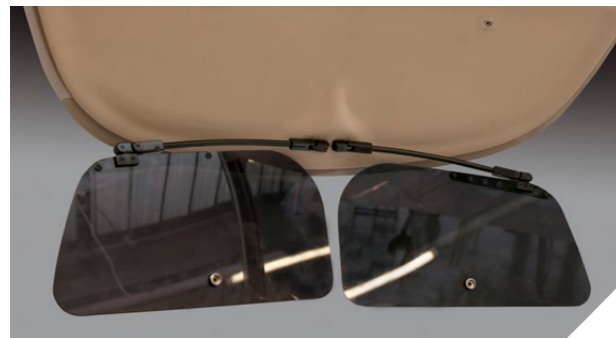

Carpet

Light Grey Seats:

Genuine leather

Fabric

All interior stylings except Diamond Depart at extra charge.

DESIGNED FOR PILOT'S SATISFACTION

STANDARD INTERIOR FEATURES

Sun visors and canopy lining