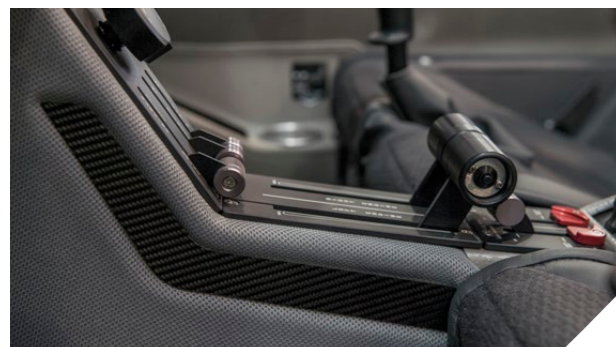

Carbon inlay on center tunnel