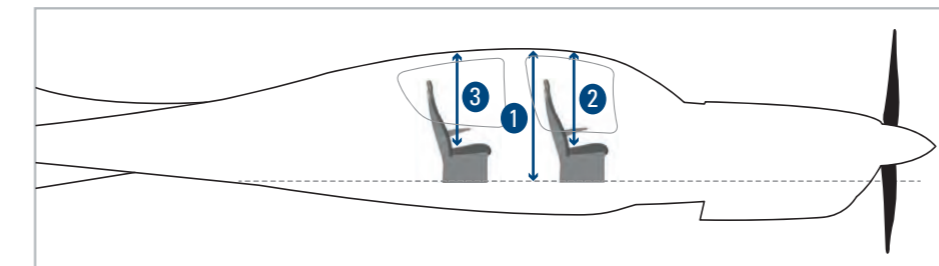

### CABIN MEASUREMENTS

- 1 Max. height of the cabin: 128 cm / 4 ft 2 in
- 2 Height pilot seats to cabin ceiling: 98 cm / 3 ft 3 in
- 3 Height 2<sup>nd</sup> row seats to cabin ceiling: 98 cm / 3 ft 3 in