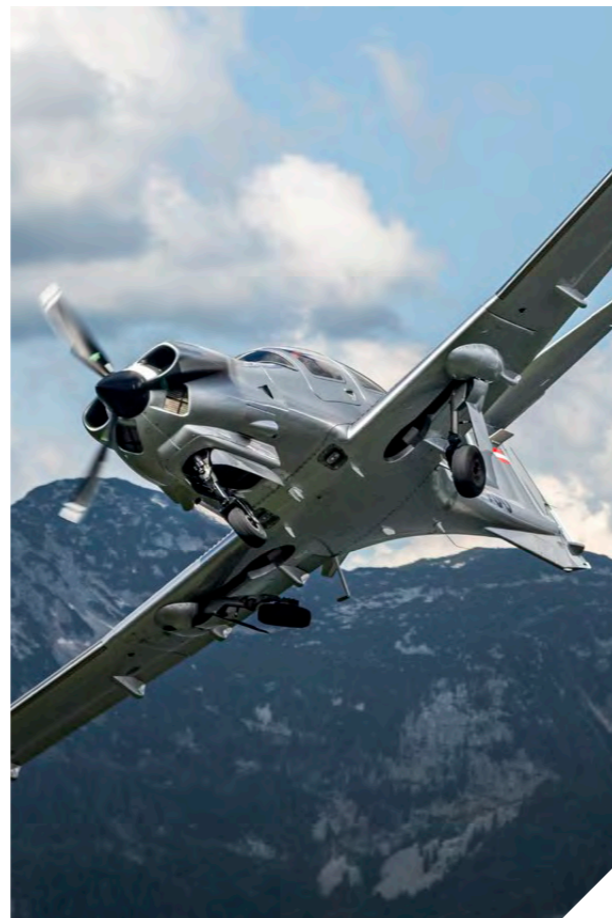

Hydraulic retractable landing gear

Entry steps and entry grips in aircraft color

Bose A20 Aviation Headset (set of two units)

Registration markings

And many more standard features. Please contact your sales representatives to discuss further.